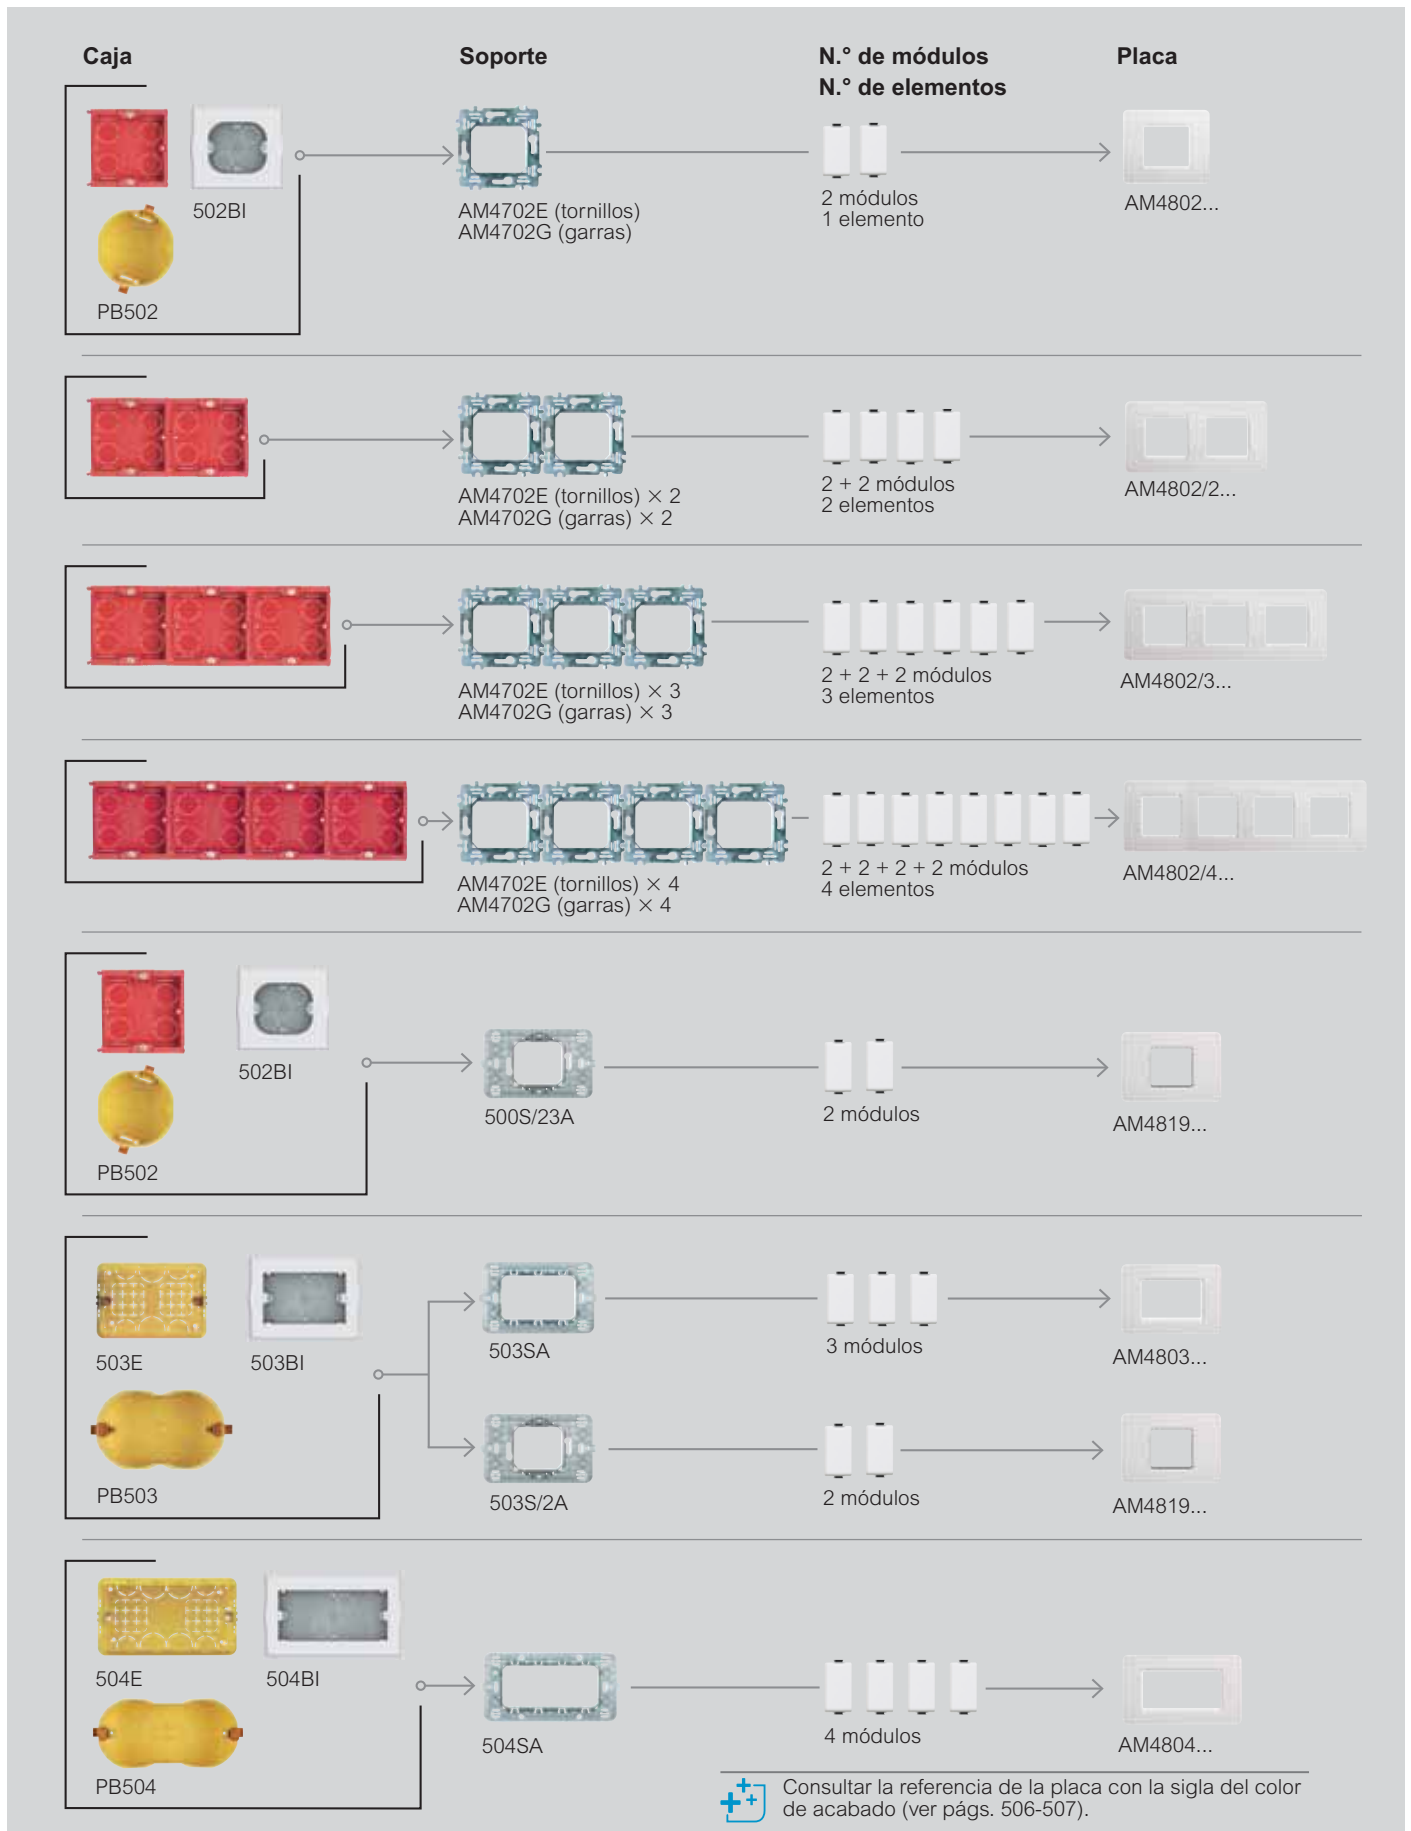

Màtix

sistema de instalación

 Consultar la referencia de la placa con la sigla del color de acabado (ver págs. 506-507).

Màtix

instalación en cajas o tapas protegidas

■ Cajas protegidas IP40 e IP55 IDROBOX

tabla de selección de las placas formato universal

Placas	1 elemento 2 módulos		2 elementos 2+2 módulos		3 elementos 2+2+2 módulos		4 elementos 2+2+2+2 módulos	
								
Blancos								
Blanco		AM4802BN	AM4802/2BN	AM4802/3BN	AM4802/4BN			
Marfil		AM4802AV	AM4802/2AV	AM4802/3AV	AM4802/4AV			
Colores								
Lima		AM4802AB	AM4802/2AB	AM4802/3AB	AM4802/4AB			
Púrpura		AM4802RD	AM4802/2RD	AM4802/3RD	AM4802/4RD			
Topacio		AM4802VS	AM4802/2VS	AM4802/3VS	AM4802/4VS			
Pervinca		AM4802AR	AM4802/2AR	AM4802/3AR	AM4802/4AR			
Arena		AM4802AG	AM4802/2AG	AM4802/3AG	AM4802/4AG			
Metálicos								
Oro		AM4802GL	AM4802/2GL	AM4802/3GL	AM4802/4GL			
Plata		AM4802SL	AM4802/2SL	AM4802/3SL	AM4802/4SL			
Acero		AM4802IR	AM4802/2IR	AM4802/3IR	AM4802/4IR			
Titanio		AM4802TA	AM4802/2TA	AM4802/3TA	AM4802/4TA			
Texturas								
Azul Mercury		AM4802BM	AM4802/2BM	AM4802/3BM	AM4802/4BM			
Marrón Café		AM4802GG	AM4802/2GG	AM4802/3GG	AM4802/4GG			
Terracota		AM4802RT	AM4802/2RT	AM4802/3RT	AM4802/4RT			

Màtix

tabla de selección de las placas formato rectangular

Placas	2 módulos centrados		3 módulos		4 módulos	
						
Blancos						
Blanco		AM4819BN	AM4803BN	AM4804BN		
Marfil		AM4819AV	AM4803AV	AM4804AV		
Colores						
Lima		AM4819AB	AM4803AB	AM4804AB		
Púrpura		AM4819RD	AM4803RD	AM4804RD		
Topacio		AM4819VS	AM4803VS	AM4804VS		
Pervinca		AM4819AR	AM4803AR	AM4804AR		
Arena		AM4819AG	AM4803AG	AM4804AG		
Metálicos						
Oro		AM4819GL	AM4803GL	AM4804GL		
Plata		AM4819SL	AM4803SL	AM4804SL		
Acero		AM4819IR	AM4803IR	AM4804IR		
Titanio		AM4819TA	AM4803TA	AM4804TA		
Texturas						
Azul Mercury		AM4819BM	AM4803BM	AM4804BM		
Marrón Café		AM4819GG	AM4803GG	AM4804GG		
Terracota		AM4819RT	AM4803RT	AM4804RT		